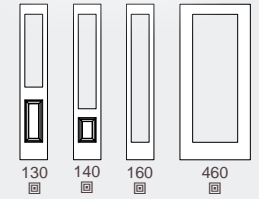

Heritage Fiberglass Door Styles See pages 18-67 for glass availability.

Sidelite Styles

8' Doors

8' Sidelites

⊙ Hemlock Grain Pattern Only
 ⊞ Also available in Smooth Fiberglass

All Heritage Fiberglass doors without glass are available as a Impact Shield product.