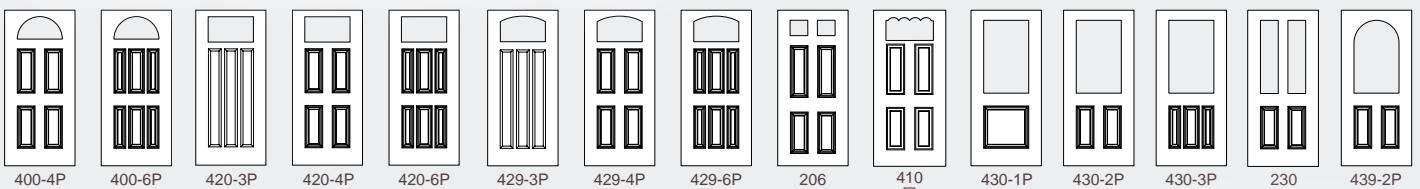

Heritage Fiberglass Door Styles See pages 18-67 for glass availability.