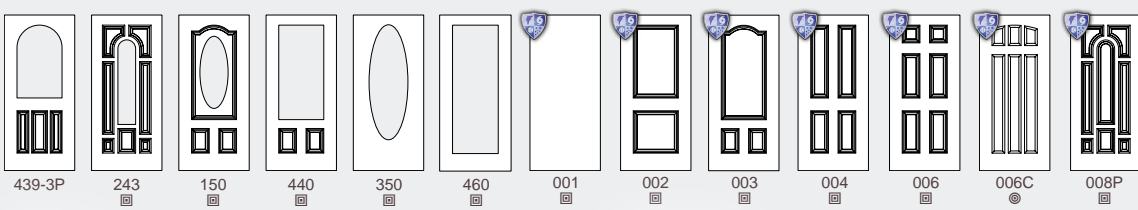

HERITAGE™ FIBERGLASS

Heritage Fiberglass doors feature enhanced woodgrain texture, improved definition embossing and a hardwood edge to prevent warping.

Oak Grain Pattern

Hemlock Grain Pattern

Only available on 006C, 420-3P & 429-3P

Heritage Fiberglass Door Styles See pages 18-67 for glass availability.

Sidelite Styles

8' Doors

8' Sidelites

⊙ Hemlock Grain Pattern Only
 ⊞ Also available in Smooth Fiberglass

All Heritage Fiberglass doors without glass are available as a Impact Shield product.

Polyurethane core reduces energy loss.

Improved definition panel profile creates excellent shadow lines and distinct panel designs.

Lock area is reinforced to provide a solid mounting surface for decorative hardware.