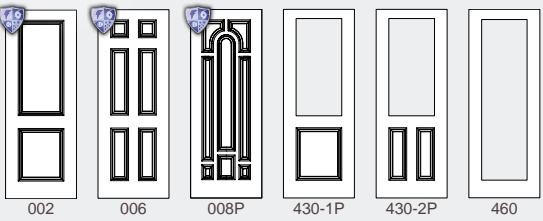

8' Doors

8' Sidelites

⊙ Hemlock Grain Pattern Only
⊞ Also available in Smooth Fiberglass

All Heritage Fiberglass doors without glass are available as a Impact Shield product.

Entry System U-Factor: As low as .14
(Tested to NFRC specifications for a 6 panel door with wood frame.)